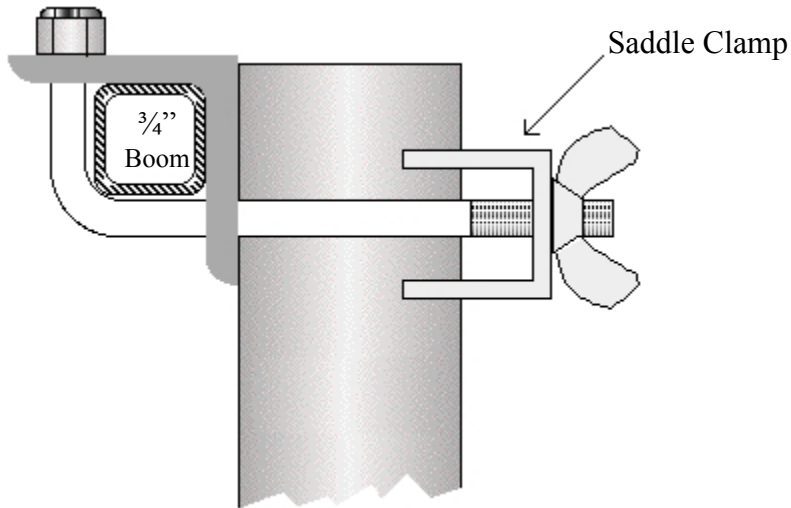

← Arrow Antenna →

911 E. Fox Farm Rd. #2
Cheyenne, WY 82007

ArrowAntennas.com
Simply the Best

(307) 222-4712
info@arrowantennas.com

Mounting Bracket for Antennas with 3/4" Square Booms.
For Masts up to 1 1/2".

Model M/B II

Mounting Bracket

We don't invent antennas.
We simply build them better.

To use this Mounting Bracket on the 146/437-10 Satellite Antenna, remove the black foam grip. This allows placing the MB II Mounting Bracket behind the reflector element.

Insert the Antenna boom on the side of the angle as shown above. Then loosen the wing nuts enough to slide the clamp over your mast as shown in the first figure. Tighten the wing nuts to secure the assembly to the antenna boom and the mast.